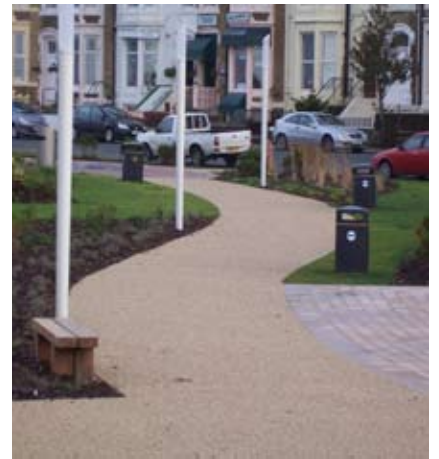

rainbow
professional
shaping your environment

rite L
edge

RITE-L-EDGE aluminium landscape edging and paver restraint...

Welcome to an easier life with the Rainbow Rite-L-Edge aluminium landscape edging system. Rainbow has been supplying quality aluminium lawn and border edging since the late 1990's. Rainbow's aluminium landscape edging has been designed with both the landscape architect and installer in mind. The 'L' shape section is designed to be easy to install and to last a lifetime, Rainbow's Rite-L-Edge landscape edging is the perfect choice for your next landscape edging project. Used with asphalt, paving slabs, blocks paving, resin bonded or loose gravel surfaces Rite-L-Edge is the ultimate choice in landscape edgings.

Product features:

- Durable extruded aluminium 6063 alloy
- 'L' shaped section for added strength
- Strong, but flexible with high retaining properties
- Tough, extra strong steel fixing pins
- Quick and simple joining system
- Maintains a crisp, clean defined edge
- Creates beautifully smooth curves
- Available in a variety of depths
- Will not rust

RITE-L-EDGE

Metal edgings are rapidly becoming the preferred choice over the more traditional edging systems such as concrete kerbs due to the cleaner and more pleasing lines that can be achieved. Rite-L-Edge is a heavy duty 'L' shaped section extruded from durable aluminium 6063 alloy and is the first choice in metal landscape edgings for specifiers and contractors due to its versatility, strength, speed of installation and cost effectiveness. Available in a variety of depths the use of Rite-L-Edge aluminium landscape edgings will enhance any project.